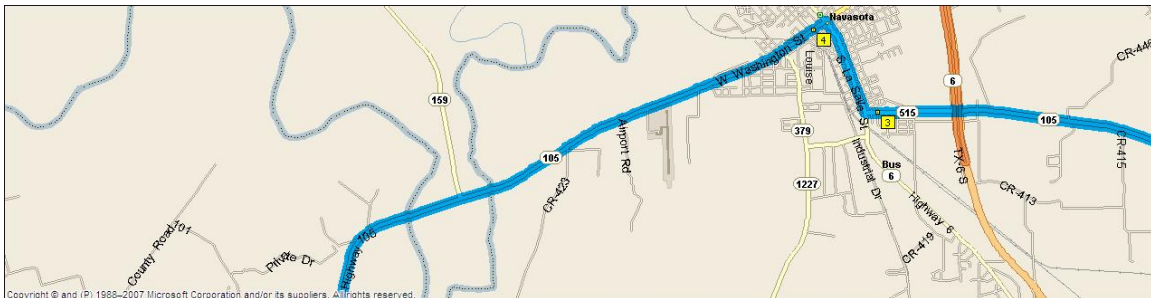

Texan HD Easter Egg Hunt

April 3rd, 2010

Chappell Chill Bar and Grill
15474 FM 1155 East -
Washington, Texas 77880 -
Phone: 979.830.5377

Turn left out of Texan to Loop 336
 Left on 336, 1.9 miles to HWY 105
 Turn right on HWY 105 37.2 miles to TX 515 Spur W
 Travel .9 miles on TX515 to S Lasalle St.
 Turn right on S Lasalle St for 1 mile to Hwy 105
 Turn Left on HWY105 and travel 6.2 miles to FM 1155
 Turn Left on FM 1155 and travel 1.4 miles to FM1155 E and turn right to stay on FM 1155 for 1.6 miles to FM 1155 E. Turn Left to stay on FM1155 for 6.4 miles
 15474 Farm to Market Road 1155 E, Washington Texas 77880 will be on your left.