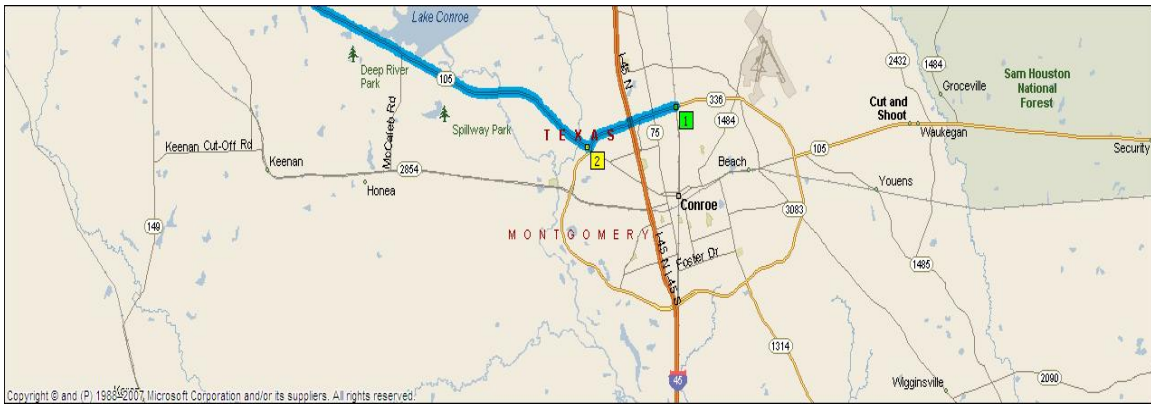

Texan HD Easter Egg Hunt

April 3rd, 2010

Chappell Chill Bar and Grill
15474 FM 1155 East -
Washington, Texas 77880 -
Phone: 979.830.5377

Turn left out of Texan to Loop 336
 Left on 336, 1.9 miles to HWY 105
 Turn right on HWY 105 37.2 miles to TX 515 Spur W
 Travel .9 miles on TX515 to S Lasalle St.
 Turn right on S Lasalle St for 1 mile to Hwy 105
 Turn Left on HWY105 and travel 6.2 miles to FM 1155
 Turn Left on FM 1155 and travel 1.4 miles to FM1155 E and turn right to stay on FM 1155 for 1.6 miles to FM 1155 E. Turn Left to stay on FM1155 for 6.4 miles
 15474 Farm to Market Road 1155 E, Washington Texas 77880 will be on your left.